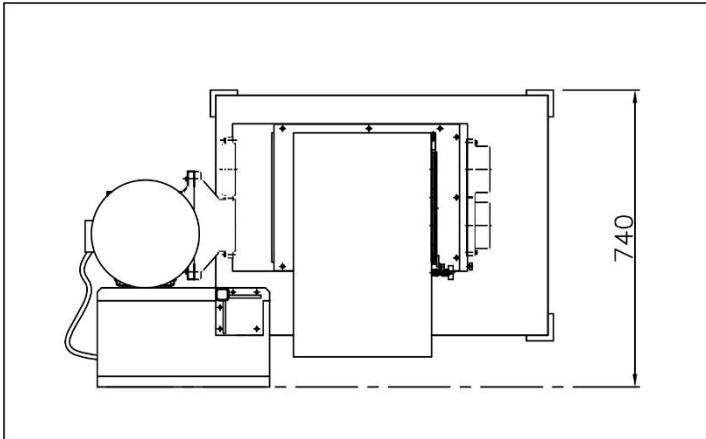

## Technical Specification for Bone Crusher

Plan View – Bone Crusher

Front View – Bone Crusher

- 1. Control Cabinet
- 2. Crushing Chamber

Marine voltage available