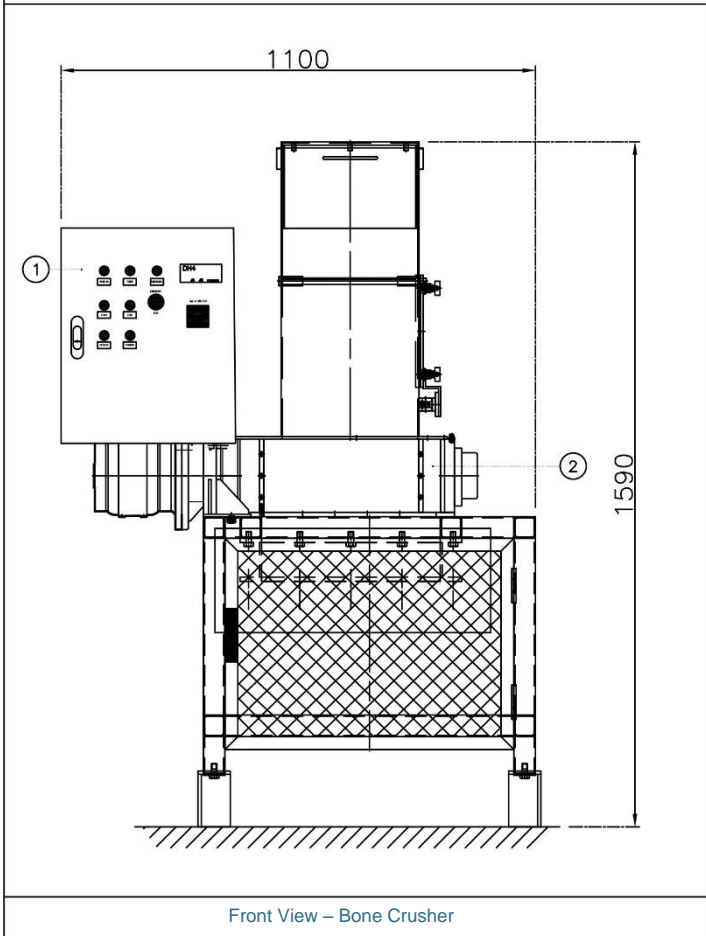

## Technical Specification for Bone Crusher

Plan View – Bone Crusher

Front View – Bone Crusher

- 1. Control Cabinet
- 2. Crushing Chamber

Marine voltage available