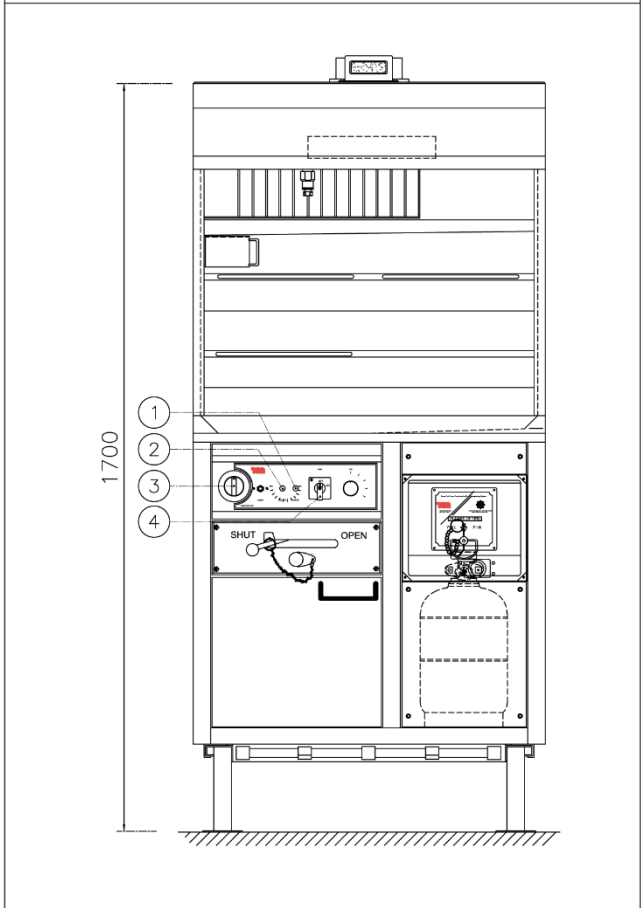

Technical Specification for Solas Deep Fat Fryer

Plan View – Deep Fryer 20L

Front View – Deep Fryer 20L

- 1. Power indicator light
- 2. Heater indicator light
- 3. Working thermostat control switch
- 4. On/off power switch