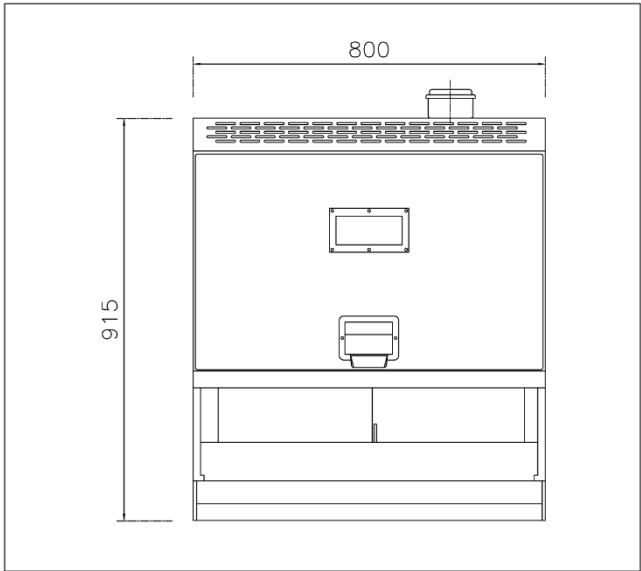

Technical Specification for Solas Deep Fat Fryer

Plan View – Deep Fryer 20L

Front View – Deep Fryer 20L

- 1. Power indicator light
- 2. Heater indicator light
- 3. Working thermostat control switch
- 4. On/off power switch