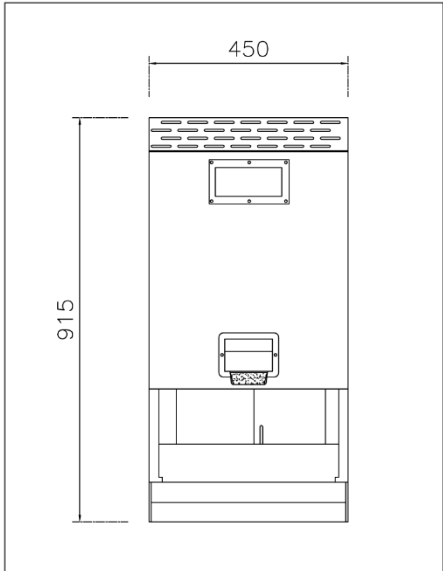

Technical Specification for Solas Deep Fat Fryer

Plan View – Deep Fryer 10L

Front View – Deep Fryer 10L

- 1.Power indicator light
- 2.Heater indicator light
- 3.Working thermostat control switch
- 4.On/off power switch