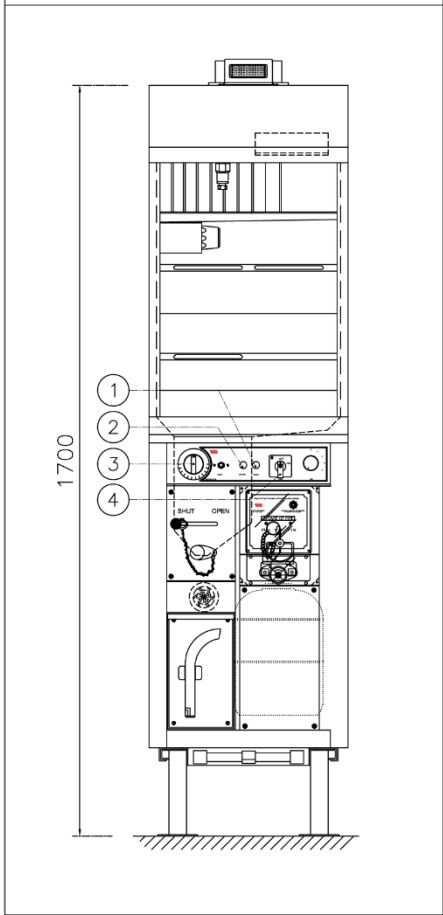

Technical Specification for Solas Deep Fat Fryer

Plan View – Deep Fryer 10L

Front View – Deep Fryer 10L

- 1.Power indicator light
- 2.Heater indicator light
- 3.Working thermostat control switch
- 4.On/off power switch