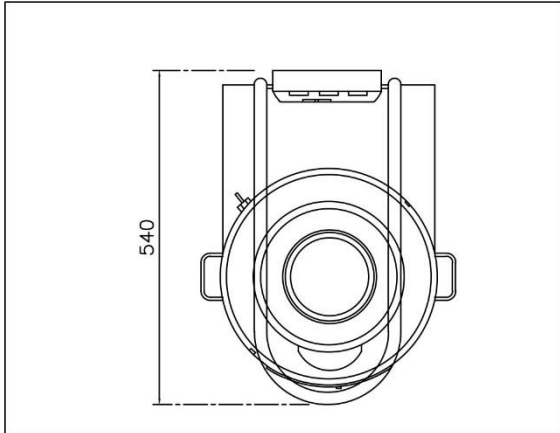

Technical Specification for Potato Peeler

Plan View – Potato Peeler

Front View – Potato Peeler

1. Control panel
2. Hopper cover
3. Discharge door

Marine voltage available

Subject to change without prior notice.