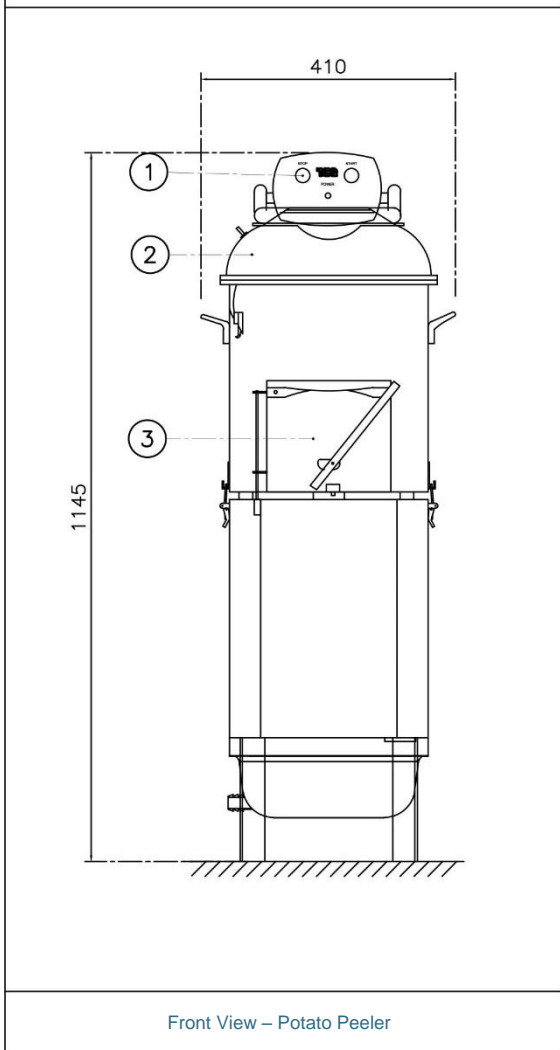

Technical Specification for Potato Peeler

Plan View – Potato Peeler

Front View – Potato Peeler

1. Control panel
2. Hopper cover
3. Discharge door

Marine voltage available

Subject to change without prior notice.