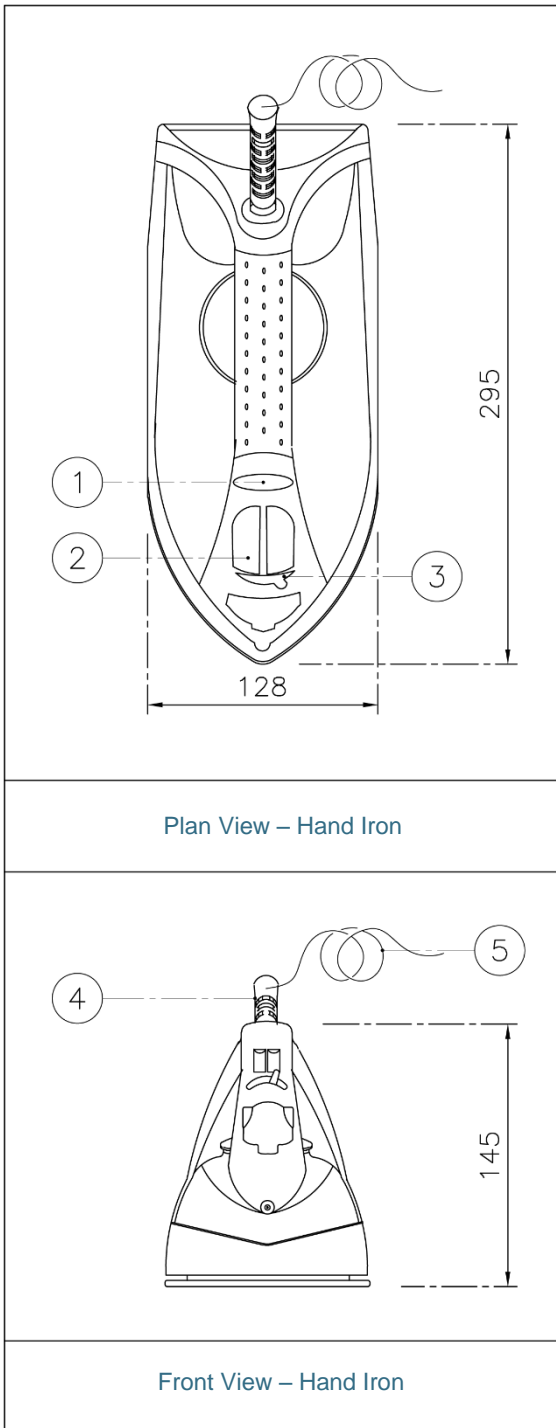

Technical Specification for Hand Iron

Plan View – Hand Iron

Front View – Hand Iron

- 1.Swiveling Cord Protector
- 2.Anti-Rolling Guard
- 3.Wall Mounted Shelf
- 4.Steam Control Indicator
- 5.Electrical Cable Connection