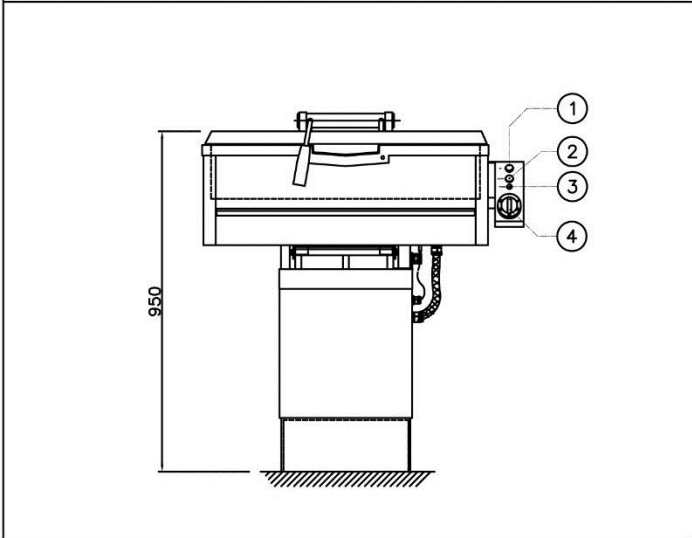

Technical Specification for Marine Tilting Frying Pan

Plan View –Marine Tilting Frying Pan

Plan View – Marine Tilting Frying Pan [Compact]

Front View –Marine Tilting Frying Pan

Front View– Marine Tilting Frying Pan [Compact]

- 1.'Up' button
- 2.'Down' button
- 3.Power / operation light (Yellow)
- 4 Thermostat control w/knob

Marine voltage available