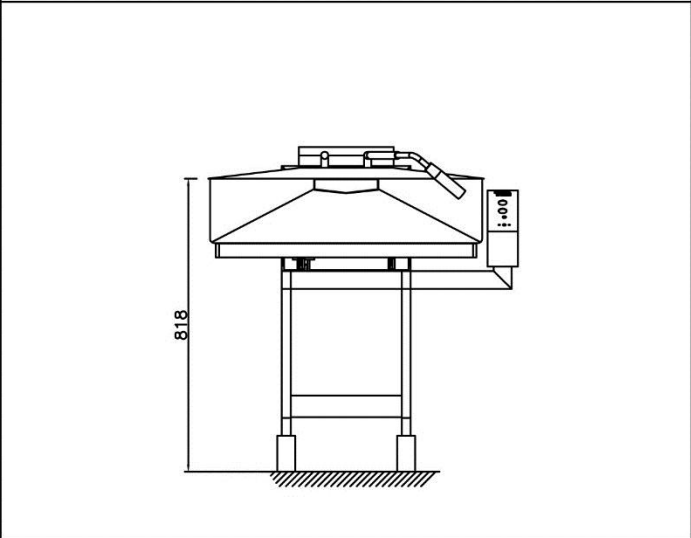

Technical Specification for Marine Tilting Frying Pan

Plan View –Marine Tilting Frying Pan

Plan View – Marine Tilting Frying Pan [Compact]

Front View –Marine Tilting Frying Pan

Front View– Marine Tilting Frying Pan [Compact]

- 1.'Up' button
- 2.'Down' button
- 3.Power / operation light (Yellow)
- 4 Thermostat control w/knob

Marine voltage available