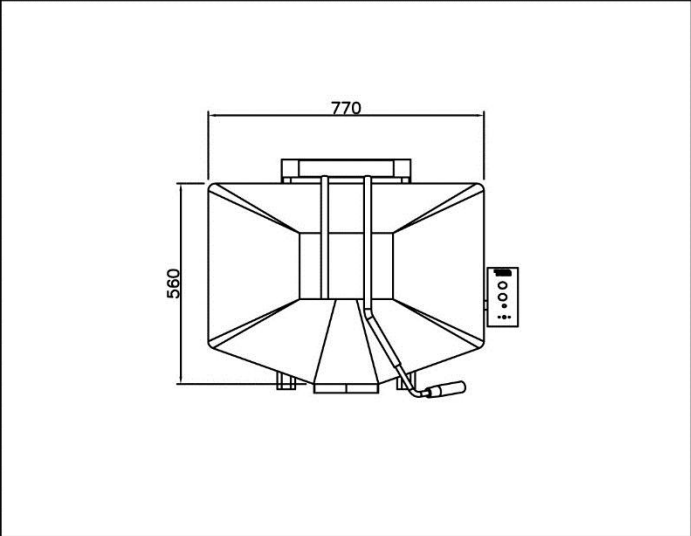

Technical Specification for Marine Tilting Frying Pan

Plan View –Marine Tilting Frying Pan

Plan View – Marine Tilting Frying Pan [Compact]

Front View –Marine Tilting Frying Pan

Front View– Marine Tilting Frying Pan [Compact]

- 1.'Up' button
- 2.'Down' button
- 3.Power / operation light (Yellow)
- 4 Thermostat control w/knob

Marine voltage available