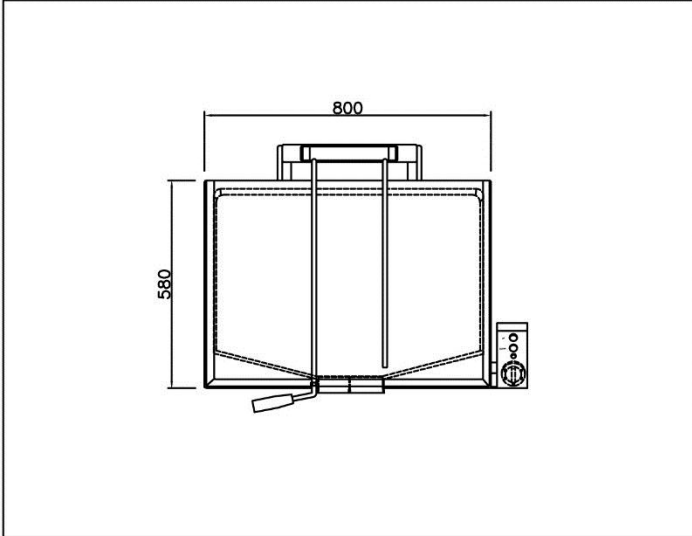

Technical Specification for Marine Tilting Frying Pan

Plan View –Marine Tilting Frying Pan

Plan View – Marine Tilting Frying Pan [Compact]

Front View –Marine Tilting Frying Pan

Front View– Marine Tilting Frying Pan [Compact]

- 1.'Up' button
- 2.'Down' button
- 3.Power / operation light (Yellow)
- 4 Thermostat control w/knob

Marine voltage available